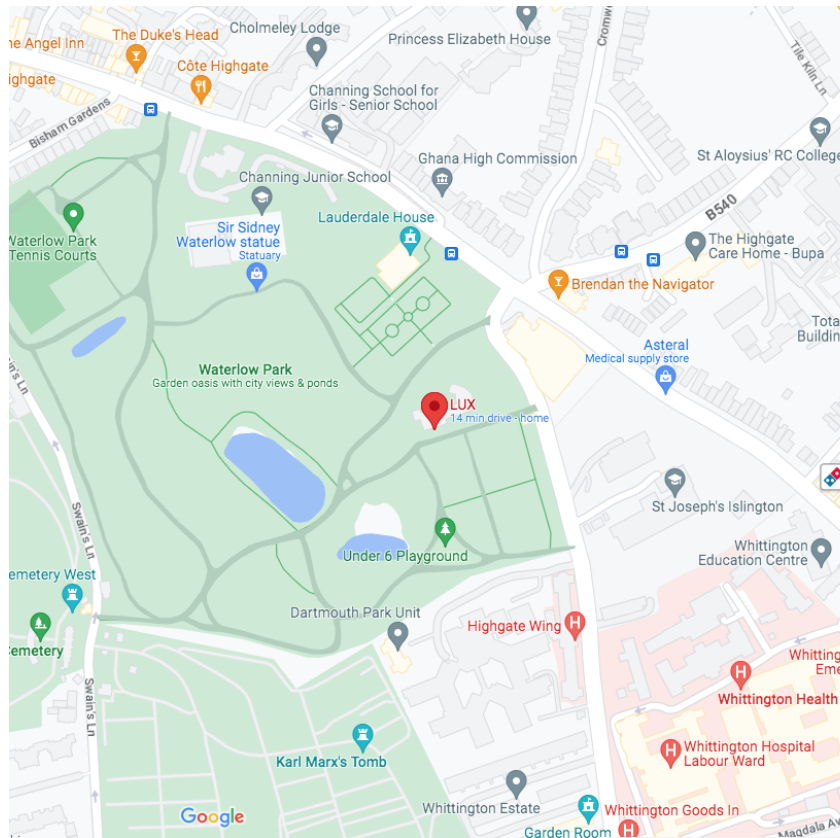

## 2. Where is LUX?

### **LUX**

Waterlow Park Centre

Dartmouth Park Hill

London

N19 5JF

[View Google Maps and get directions](#)

Our building is inside Waterlow Park, not on the street. There are maps at all entrances to the park showing the location of LUX. The nearest park entrance to LUX is on Dartmouth Park Hill by the Dartmouth Park Lodge.

### 3. Driving/Parking

There is no parking at Waterlow Park. Free on-street parking is available after 12pm, 7 days a week. The nearest on-street parking to LUX is on Cromwell Avenue N6.

Continue to walk up Highgate Hill.

When you reach the traffic light on Macdala Avenue, cross the road and continue walking straight.

When you reach the traffic light on Macdonald Road, cross the road and continue walking straight uphill.