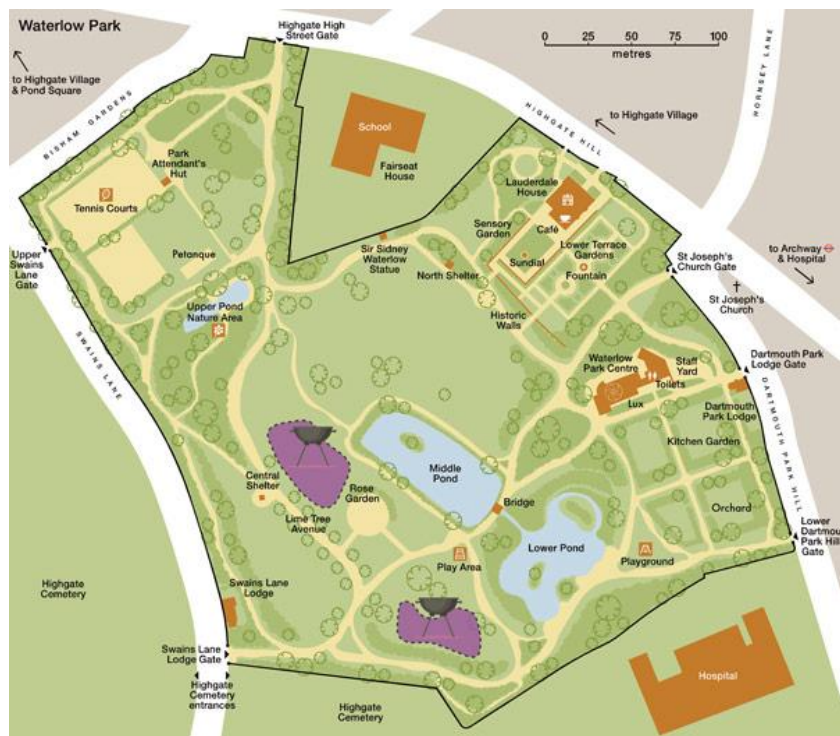

## 1. Information About LUX

This event is happening at LUX.

Here is a photo of the outside of the building.

## 2. Where is LUX?

**LUX**  
Waterlow Park Centre  
Dartmouth Park Hill  
London  
N19 5JF

[View Google Maps and get directions](#)

Our building is inside Waterlow Park, not on the street. There are maps at all entrances to the park showing the location of LUX. The nearest park entrance to LUX is on Dartmouth Park Hill by the Dartmouth Park Lodge.